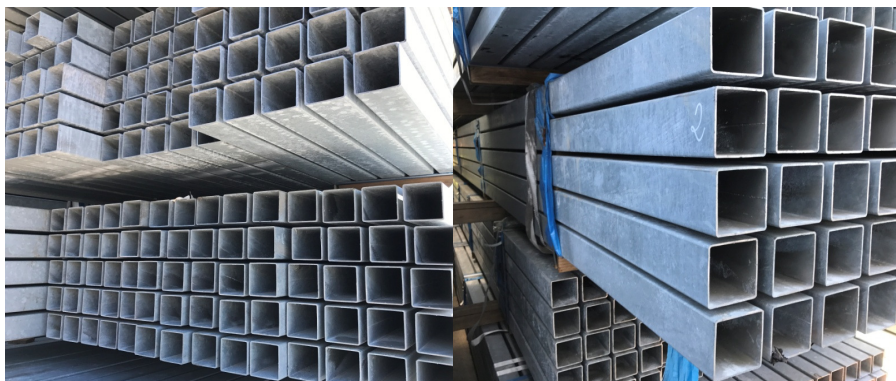

NEW Surplus Galvanized A500 Square Tubing
4 sq x .130 x 28'7" --and-- 4 sq x .130 x 34'6"
$24.95/cwt or $1.75/ft *fob* Houston, Texas

Please note, all material is subject to prior sale

Prices on this flyer are good until **6/16/17** Published **6/1/17**